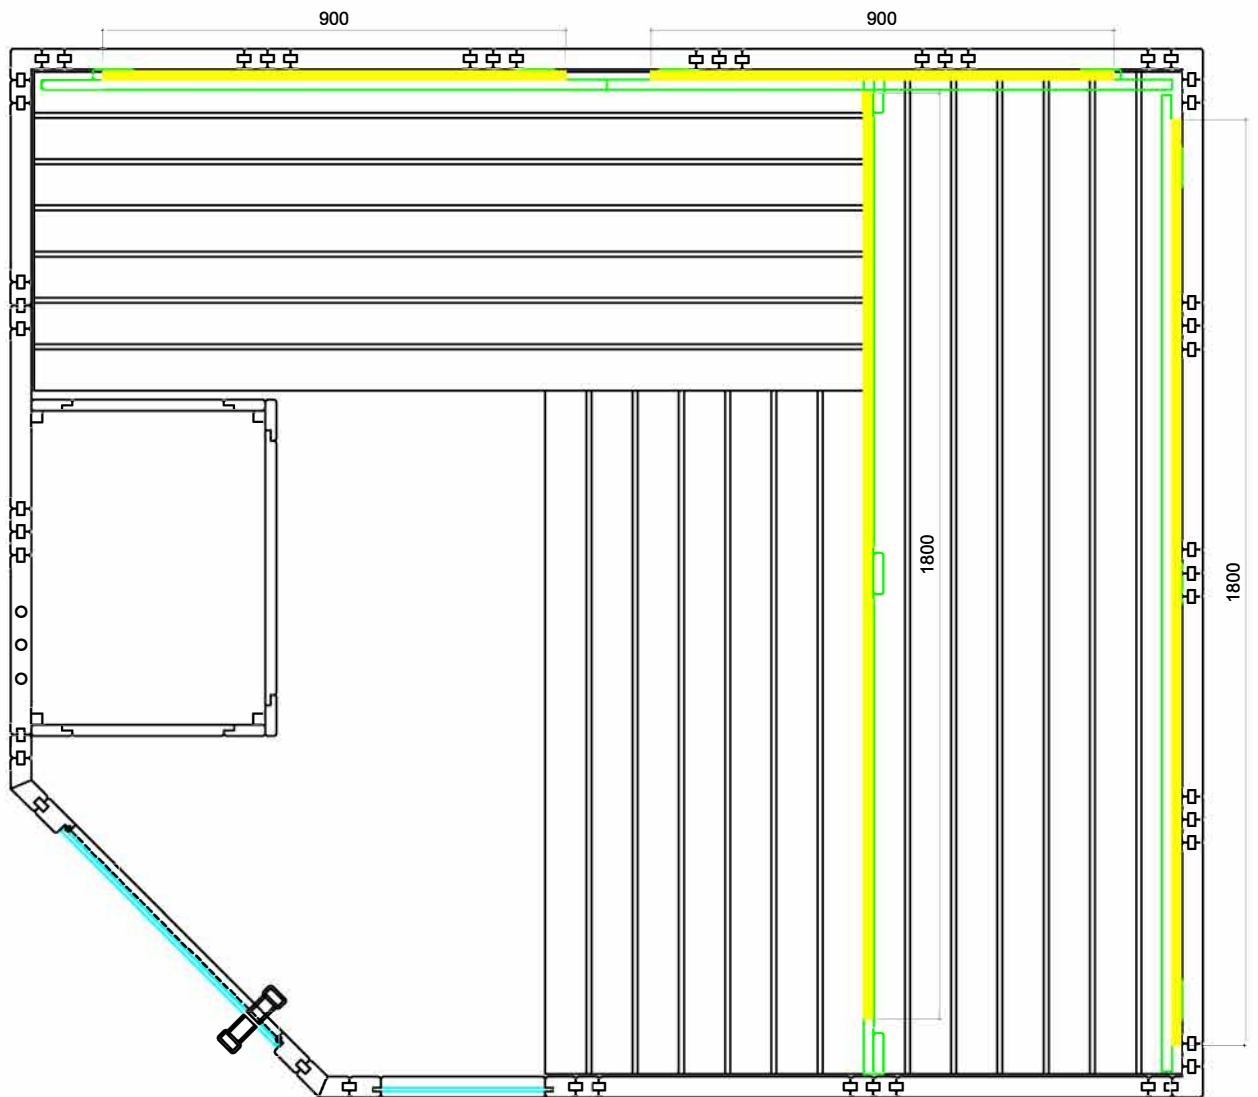

# LED-Set Komfort Corner Large

1-053-365

Pcs	Description	Keyword	Art.-Nr.
2	LED Tube 1,8m	LED-TB-18	1-047-863
2	LED Tube 0,9m	LED-TB-09	1-047-861
1	Power supply	LED-PWS-24-160	1-052-974
1	Remote unit with 4 zone	LR-4Z	1-052-087
3	Wireless driver	LC-CV-VP	1-051-767

## Backrest

1x  1-047-863 / LED-TB18 32,4W

2x  1-047-861 / LED-TB-09 16,2W

## Bench screen

1x  1-047-863 / LED-TB18 32,4W

**sentiotec** DIVISION OF HARVIA GROUP

**HARVIA**

LED-Set Komfort Corner Large  
Komfort Corner Large 234x206x204 cm

LED-KO-C-L / 1-053-365

Maßstab:

Gez. Schachermair