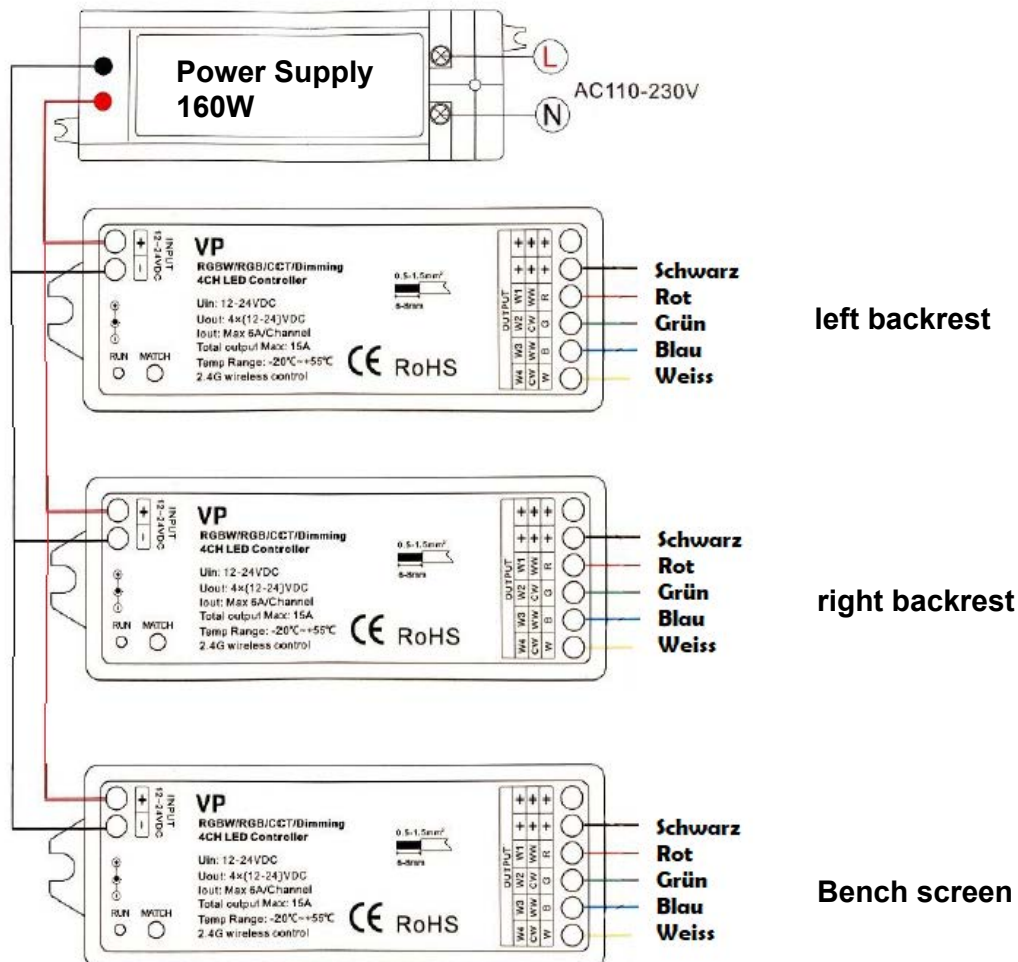

# LED-Set Komfort Corner Large

1-053-365

Pcs	Description	Keyword	Art.-Nr.
2	LED Tube 1,8m	LED-TB-18	1-047-863
2	LED Tube 0,9m	LED-TB-09	1-047-861
1	Power supply	LED-PWS-24-160	1-052-974
1	Remote unit with 4 zone	LR-4Z	1-052-087
3	Wireless driver	LC-CV-VP	1-051-767

## Backrest

1x  1-047-863 / LED-TB18 32,4W

2x  1-047-861 / LED-TB-09 16,2W

## Bench screen

1x  1-047-863 / LED-TB18 32,4W

**sentiotec** DIVISION OF HARVIA GROUP

**HARVIA**

LED-Set Komfort Corner Large  
Komfort Corner Large 234x206x204 cm

LED-KO-C-L / 1-053-365

Maßstab:

Gez. Schachermair